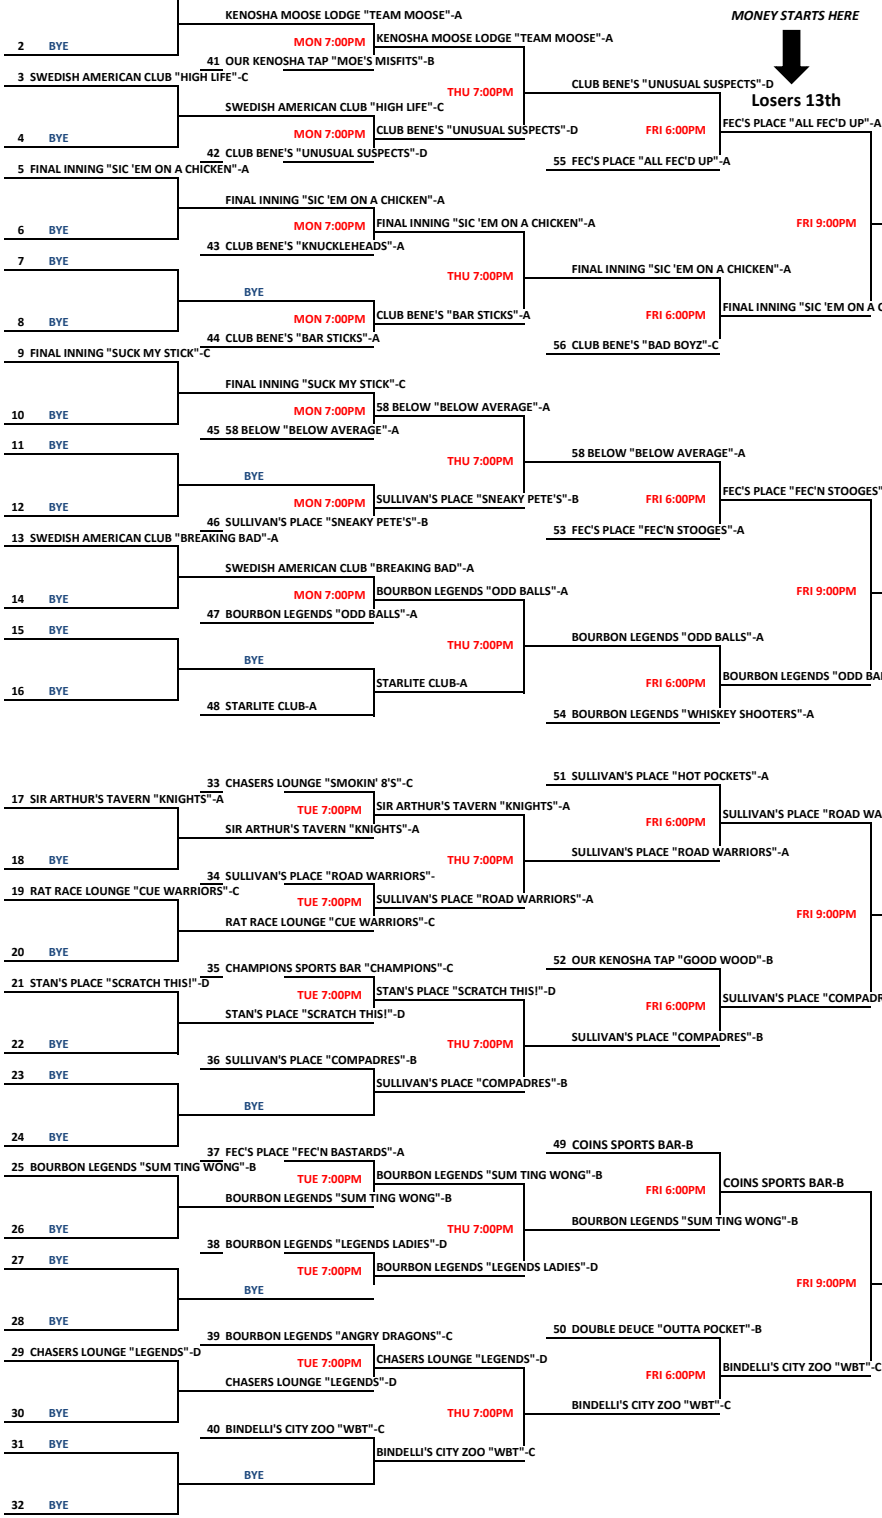

1 KENOSHA MOOSE LODGE "TEAM MOOSE"-A

# 2019 KPBL CITY TOURNAMENT LOSER'S BRACKET

START TIMES MAY VARY, ALWAYS CONFIRM YOUR  
TIME ON THE MASTER TOURNAMENT BOARD

**THERE IS NO GRACE PERIOD FOR MATCHES IN THE TOURNAMENT**